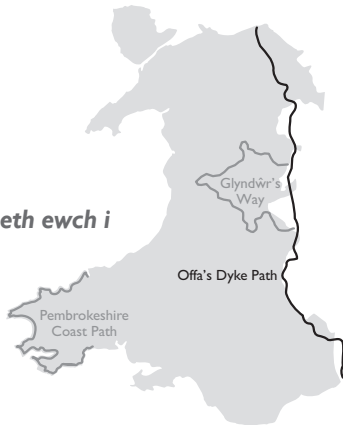

Llwybr Clawdd Offa  
Offa's Dyke Path

*Gogoniant y gororau*  
Breathtaking borderland

© Crown copyright (2013) Visit Wales

LLWYBRAU CENEDLAETHOL  
NATIONAL TRAILS

**Walk it your way... to find out more go to**  
*Cerddwch eich ffordd eich hun... am fwy o wybodaeth ewch i*  
**nationaltrail.co.uk**

The family of National Trails: **WALES:** Glyndŵr's Way, Offa's Dyke Path, Pembrokeshire Coast Path **ENGLAND:** Cleveland Way, Cotswold Way, Hadrian's Wall Path, North Downs Way, Peddars Way and Norfolk Coast Path, Pennine Bridleway, Pennine Way, South Downs Way, South West Coast Path, Thames Path, Ridgeway, Yorkshire Wolds Way